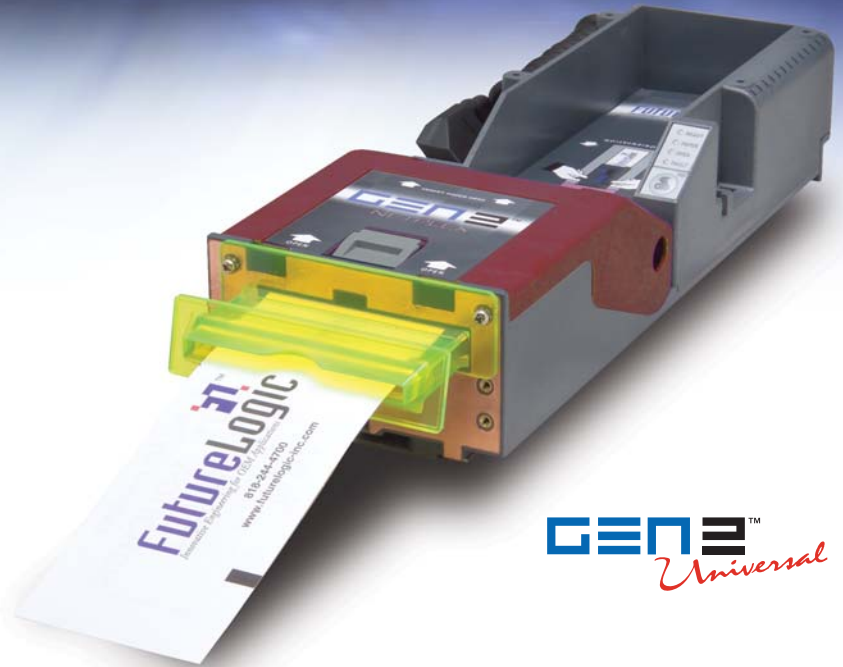

Stores Hundreds of Clip Art Objects and Thousands of Graphic Templates

Hot Swappable

Printer Removal Without Powering Down

GEN2™
Universal

The GEN2™ Universal family of printers build on the technology that has made FutureLogic the leading manufacturer of TITO ticket printers for cashless gaming. Developed with design feedback from global gaming OEMs and casinos, GEN2 Universal printers are compatible with existing gaming platforms (RS232 and NetPlex) as well as the next generation of USB games.

FutureLogic

General

Dimensions (WxDxH)	110 x 304.8 x 64.3 mm
Weight	2.7 lbs.
Power Requirements	24Vdc @ 2.7A
Sensors	Paper Low, Paper Out, Printer Drawer Open, Ticket Taken, Ticket Jam, Ticket in Chute, Black Mark (Includes a Host Controllable Buzzer)
Printing Speed	90mm/Second (3.5"/Second)
Print and Present	2.2 Seconds
Printing Width	62mm (true near-edge printing)
Storage	300 Tickets
Ticket Tray Extenders	Interchangeable, 600, 900 Ticket Tray
Resolution	8 dots/mm (203 dpi)
Firmware	Application in Memory is Reprogrammable (via Flash BIOS)
Self Test	Yes
Page Mode	Full Page Mode Printing (Simultaneous 4 Orientation Printing: 0°, 90°, 180°, 270°), Line and Box Draw Printer Resident, Bitmap Graphics, Printer Resident (Stored in Flash) Graphics
Paper Loading	Automatic Hands Free
Paper Feed	Manual
Method	Direct Thermal, Top Coated, Fanfolded and Perforated
Width	66mm
Length	156mm
Thickness	4.5 mil, 1 Color/2 Colors
Bezel Control	Two High Current Ticket Printing Bezel Control Ports
User Interface	4 LED Indicators, Paper Advance Button
Upgrade Port	Allows for Printer Upgrades via Handheld Download Tool
Hot Swappable	100%