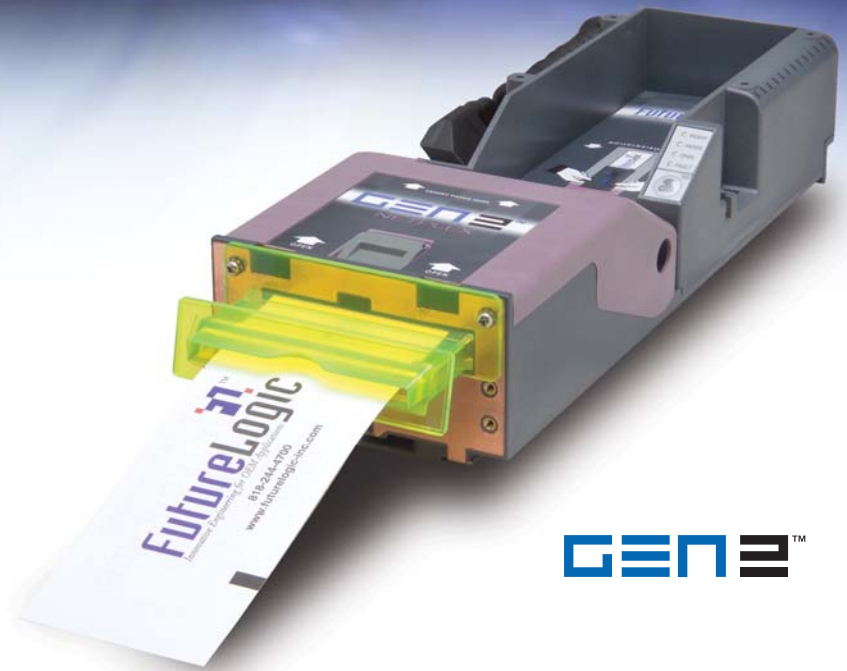

Expanded Graphics Memory

Stores Hundreds of Clip Art Objects and Thousands of Graphic Templates

Hot Swappable

Printer Removal Without Powering Down

GEN2™

The GEN2™ printer, the second generation TITO printer by FutureLogic, builds on the exceptional success of the industry's first and most copied cashless ticket printer, the PSA-66-ST. While maintaining the robustness and reliability of its predecessor, as the only award-winning printer in gaming, the GEN2 printer offers improvements such as ITH™ (Intelligent Ticket Handling), IntelligentBezel™ system, ProColor™ printing, and more.

The ITH technology sets the printer apart from competing TITO printers by making the "cashout ticket" available ONLY after the ticket is fully printed internally and automatically burst. To improve the printer's reliability further, the IntelligentBezel feature detects for obstruction near the bezel and reduces paper jams, by waiting for a clear path before a ticket is ejected.